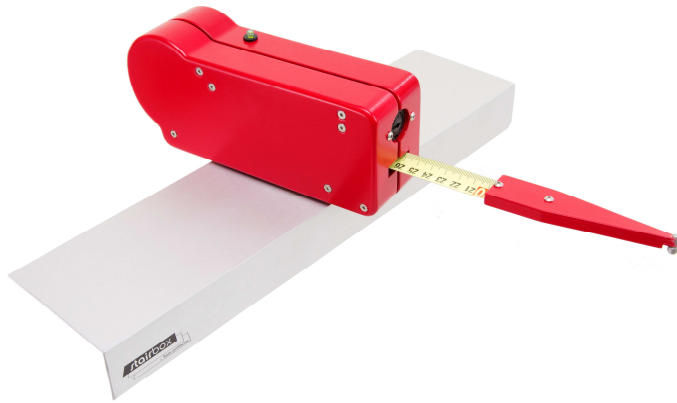

**Simple Stair Measurement
You know the task**

Now the Stairbox[®] does the work – for the craftsman.

- quickly set-up
- simple to use
- convincing results

**The Stairbox[®] - the new electronic
stair measurement system**

- precise measurements in only a few minutes
- data transfer to the stair software
- template print-out or CNC connection
- pass exact installation on site

The Stairbox[®] - for the highest level of customer satisfaction