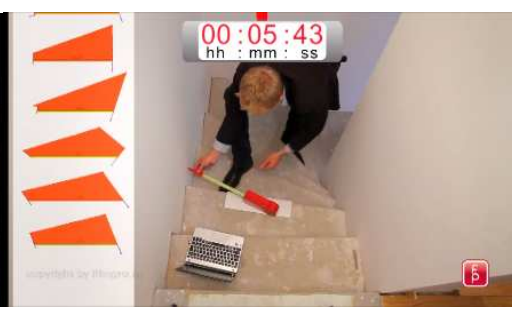

**Simple Stair Measurement
You know the task**

Now the Stairbox[®] does the work – for the craftsman.

- quickly set-up
- simple to use
- convincing results

**The Stairbox[®] - the new electronic
stair measurement system**

- precise measurements in only a few minutes
- data transfer to the stair software
- template print-out or CNC connection
- pass exact installation on site

The Stairbox[®] - for the highest level of customer satisfaction